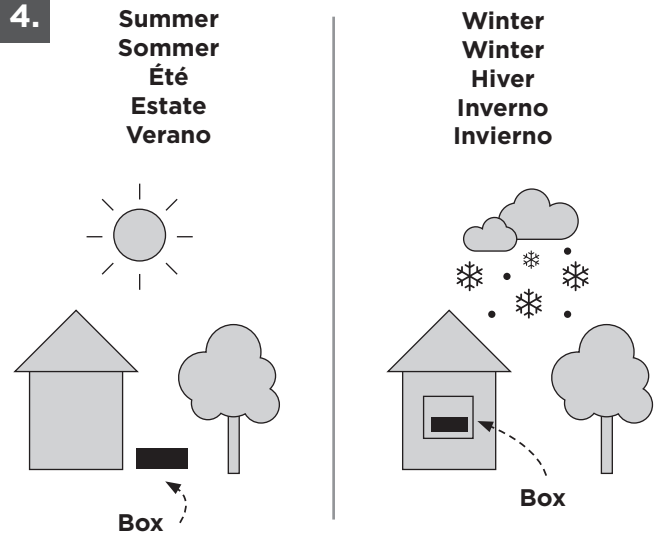

1.

TOWER GARDEN® QUICK START GUIDE SET UP

1.

2.

3.

1.

4x A - B - A - B

2.

3.

4.

5.

!

2.

TOWER GARDEN® QUICK START GUIDE START GROWING

1.

2.

3.

4.

5.

6.

7.

3.

TOWER GARDEN® QUICK START GUIDE ACTIVATION

4.