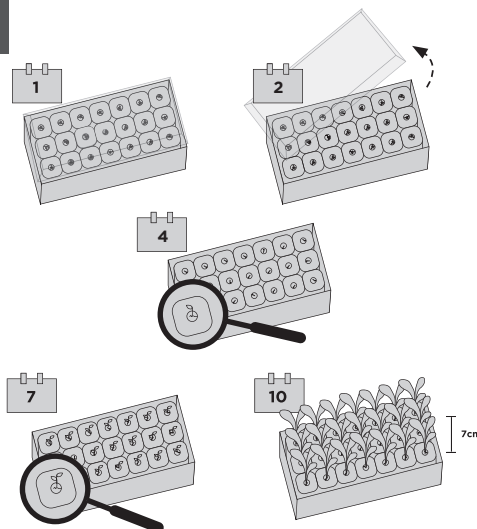

3.

4.

5.

!

2.

TOWER GARDEN® QUICK START GUIDE START GROWING

1.

2.

3.

4.

5.

6.

7.

3.

TOWER GARDEN® QUICK START GUIDE ACTIVATION

4.

TOWER GARDEN® MAINTENANCE

ph-Check

ph = 0-4.5

→ 1-2

ph = 7-14

→ 1-2

Nutrition + Water

2ml/ 2ml/
11 11