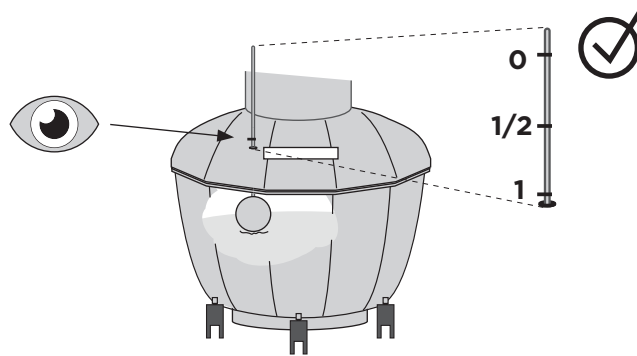

TOWER GARDEN® MAINTENANCE

ph-Check

ph = 0-4.5

→ 1-2

ph = 7-14

→ 1-2

Nutrition + Water

2ml/ 2ml/
11 11