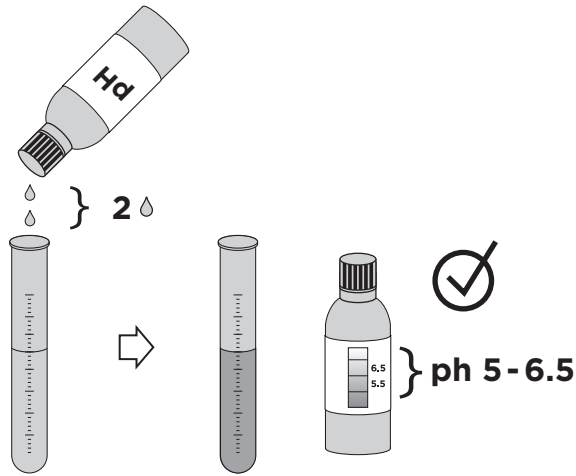

3.

4.

5.

6.

7.

3.

TOWER GARDEN® QUICK START GUIDE ACTIVATION

4.

TOWER GARDEN® MAINTENANCE

ph-Check

ph = 0-4.5

→ 1-2

ph = 7-14

→ 1-2

Nutrition + Water

2ml/ 2ml/
11 11