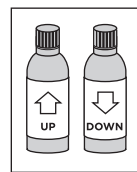

pH UP/DOWN

1x

pH TEST

1x

TOWER GARDEN® ITEMS FOR SETTING UP THE TOWER GARDEN

4x

20x

1x