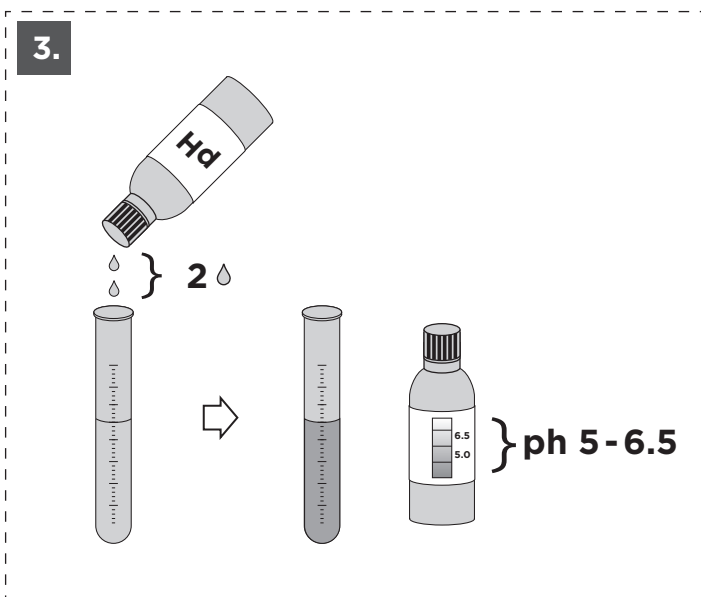

3.

4.

5.

6.

7.

3.

TOWER GARDEN® QUICK START GUIDE ACTIVATION

4.

TOWER GARDEN® MAINTENANCE

ph-Check

ph = 0-4.5

→ 1-2

ph = 7-14

→ 1-2

Nutrition + Water

2ml/ 2ml/
11 11